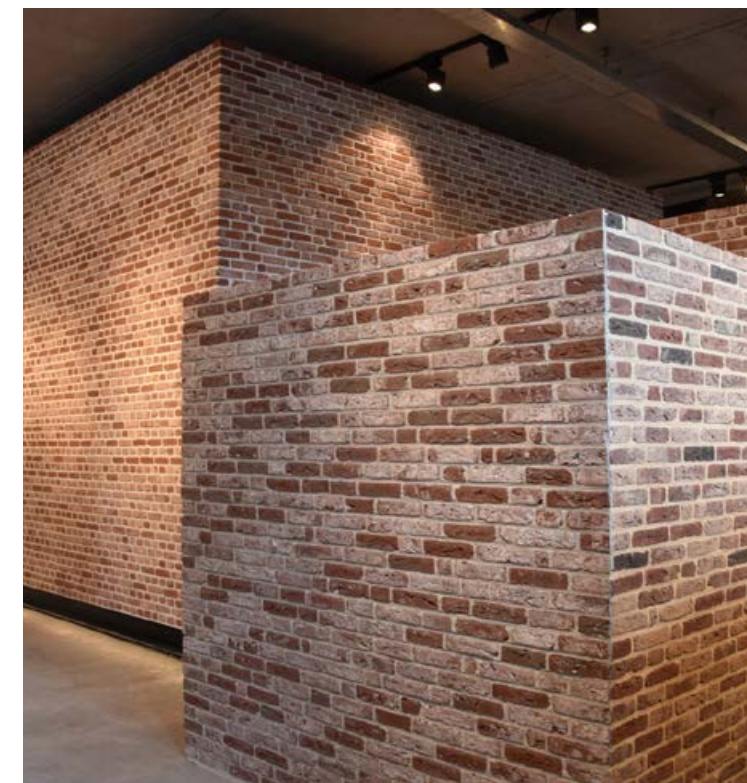

i.

The Rustica range is manufactured exclusively for Camtech at a state-of-the-art production facility in Belgium.

Our journey into Rustica began a few years ago. We tasked a team of brick artisans to create a selection of quality soft mud facing bricks.

We were so impressed by their craftsmanship that today, we have a total of 32 Rustica bricks available.

We hope that you like these as much as we do!

However, if you're looking for something different, we can create a unique Rustica blend just for you!

Alternatively, you might find your perfect brick in one of our other ranges.