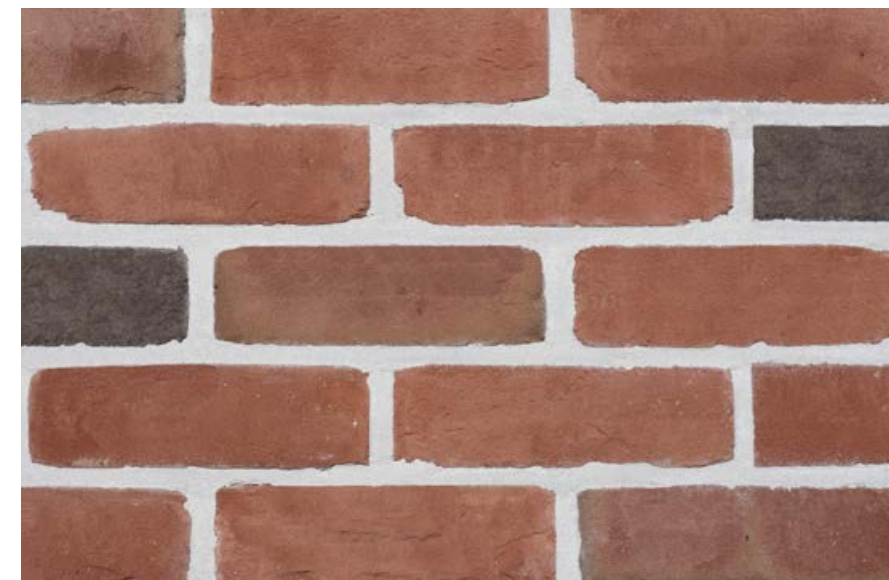

Beverley Red Rustica CBP-OLI-BRR	
Format	EF
Dimensions (LxWxH) mm	215x102x65
Pack Size	550 St/Pal
Pack Weight (kg)	1180
Load Size	12,100
Size Tolerance	T1
Mean & Range	R1
Durability/Frost Resistance	F2
Fire Reaction/Euroclass	A1